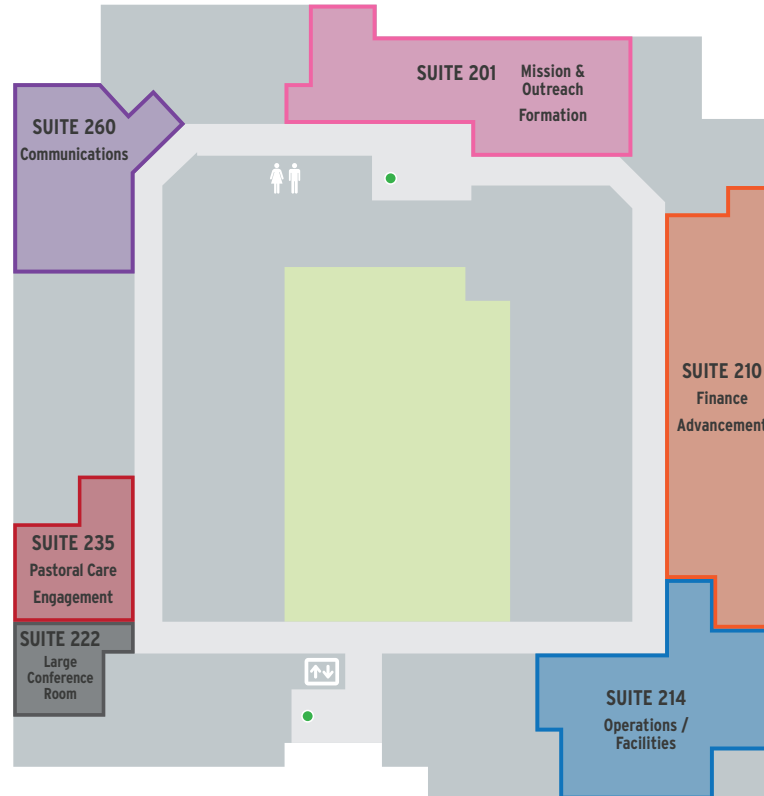

8111 Douglas Towers

MAIN LEVEL

SECOND LEVEL

KEY

- HANDICAP ENTRANCE
- STAIRWELL
- RESTROOMS
- ELEVATOR

Lomo Alto Drive

Dallas North Tollway