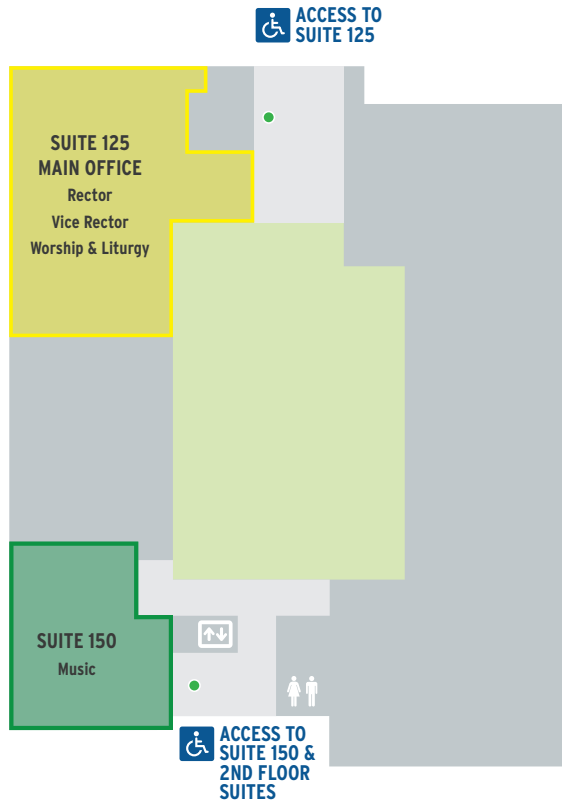

8111 Douglas Towers

MAIN LEVEL

SECOND LEVEL

KEY

- HANDICAP ENTRANCE
- STAIRWELL
- RESTROOMS
- ELEVATOR

Lomo Alto Drive

Dallas North Tollway